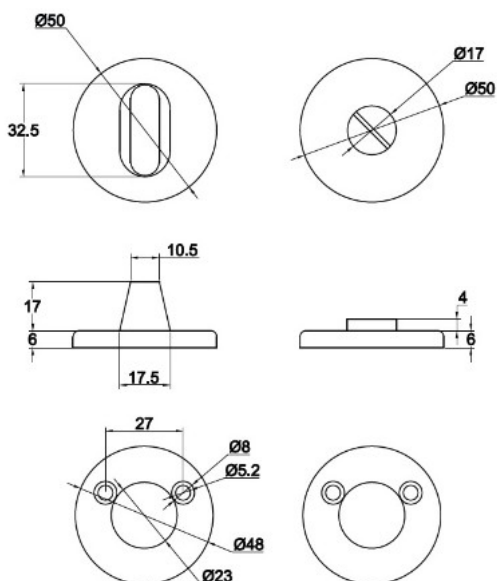

PRODUCT SHEET

Description:

Thumbturn & Release "Pop" Matt Black, SS-304, W/O Indicator, F/38-45mm Doors, CC:27mm
Mounting Plate, 2 Pcs. Cut Off, Screws M4x60mm + 2 Pcs. Sleeve Nuts M4x16mm, 1 Pcs 5x5x60mm,
Spindle, 1 Pcs 8x8x60mm Spindle

Item number:

22.23.316-0

Units	Box	Carton	HS Code	Barcode
Pcs.	1	9	8302411000	 5704866521437

SISO A/S

Mileparken 11
DK-2740 Skovlunde
Denmark
VAT: 24786013

Phone +45 45 830 900

www.siso.dk
siso@siso.dk

Danske Bank
Nytorv Branch
Copenhagen
SWIFT: DABADKKK

Account no.
4180 3112 112936
IBAN Account
DK7230003112112936